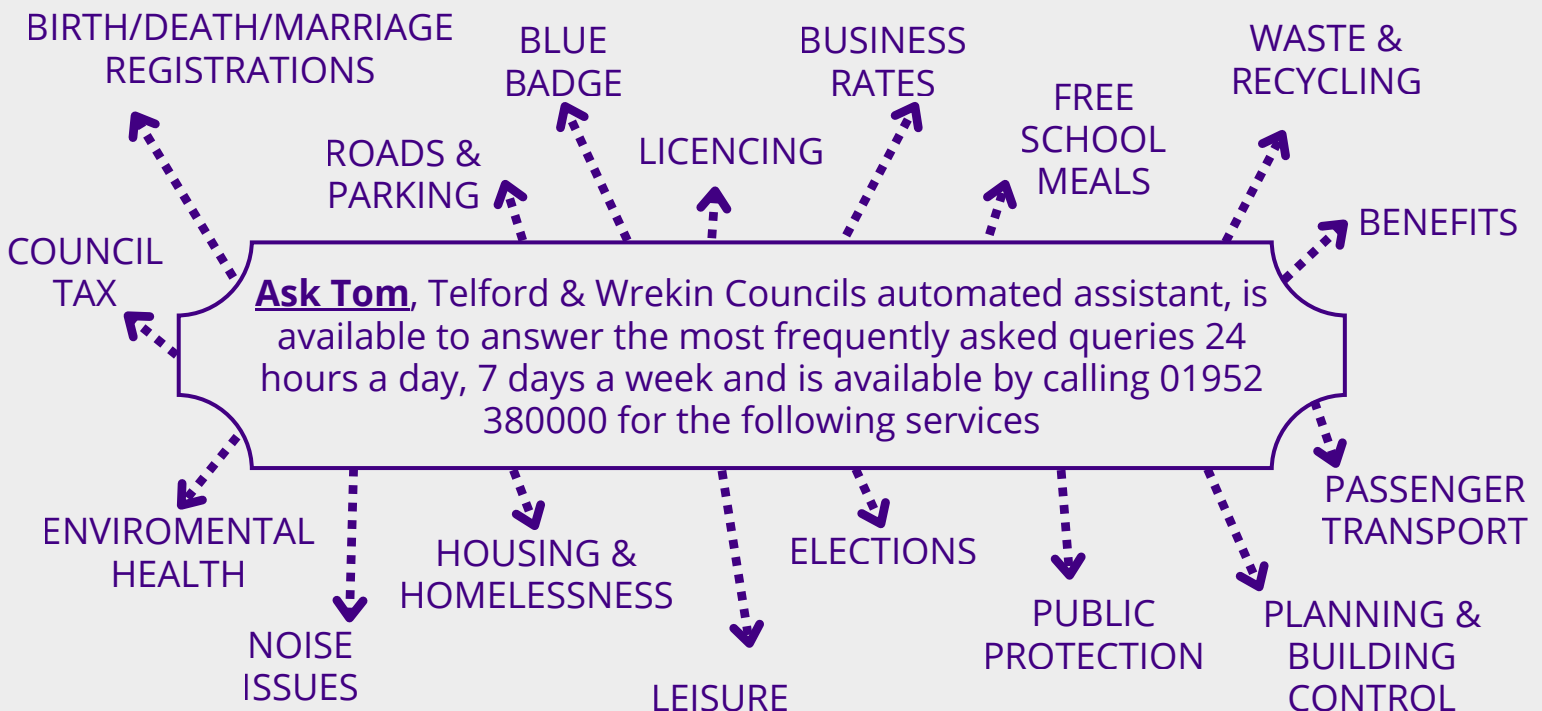

A few years ago, Telford and Wrekin Council launched a new single sign on portal – **MyTelford** – to make it easier and quicker for you to access council services, manage your Council accounts, report issues and track their progress – in one easy place, anytime, anywhere.

No hanging on the phone, no waiting for offices to open, simply sign up to your My Telford account – it is quick and easy to do. Registering for an account is easy and takes just a couple of minutes.

To register, just visit the following website:

<https://my.telford.gov.uk/account/register>